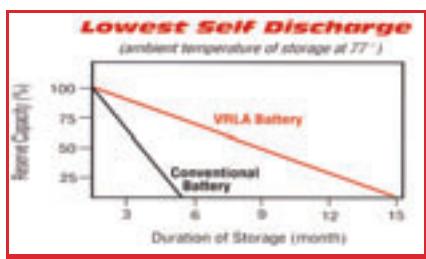

Replacement Acid Packs

MFR#	VL #	Retail
YTX9ACID	74-9509	$13.80
YTX12ACID	74-9512	$14.20
YTX14ACID	74-9514	$14.47
YTX20ACID	74-9520	$15.57