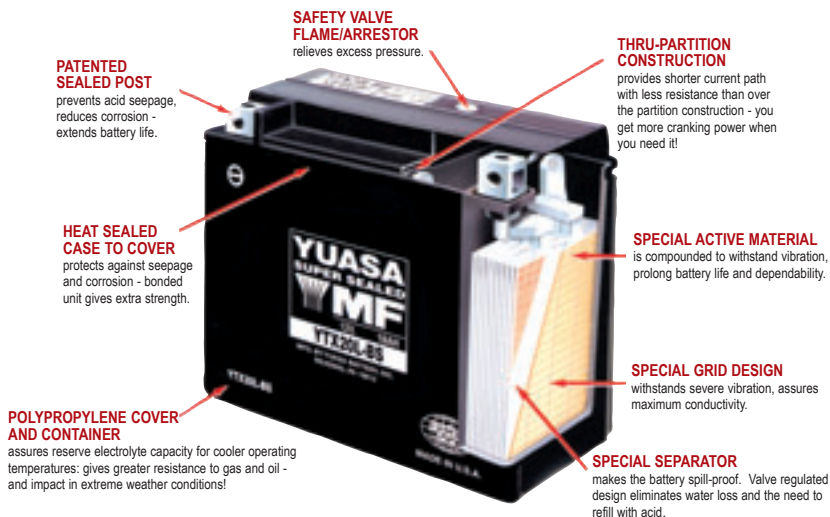

MAINTENANCE FREE BATTERIES

ELECTRICAL