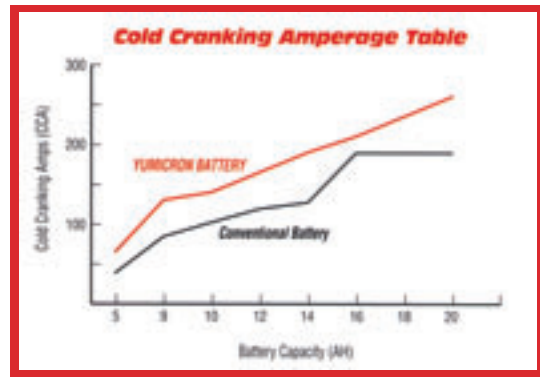

YUASA

YUMICRON CX

Calcium plate (CX) technology:

- Lower maintenance and more battery cranking power than conventional batteries.
- CX will generate **5% to 8% more cold cranking amperage** than our own high-output YuMicron lead antimony battery.
- Reduced water loss requires less service.
- CX holds its specific gravity more than three times as long as lead antimony type batteries resulting in a longer shelf life.

YUMICRON

- **30% more starting power than conventional batteries.**
- For heavily accessorized machines or high compression engines with high cranking requirements.
- YuMicron's reserve power is a real bonus for easier starting!

Yumicron CX - 12 Volt

MFR #	VL #	Retail
YB16-B-CX	74-4140	$98.48
YB16HL-A-CX	74-4145	$96.95
Y50-N18LA-CX	74-4150	$101.73

Yumicron - 12 Volt

MFR #	VL #	Retail
YB2.5L-C	74-3110	$31.78
YB2.5L-C-1	74-3115	$31.78
YB3L-A	74-3120	$36.27
YB3L-B	74-3125	$41.00
YB4L-B	74-3130	$27.32
YB4L-A	74-3135	$41.35
YB5L-B	74-3140	$33.93
YB7-A	74-3150	$41.15
YB7B-B	74-3151	$47.40
YB7C-A	74-3152	$49.83
YB7L-B	74-3155	$54.95
YB9-B	74-3160	$49.82
YB9A-A	74-3165	$53.43
YB9L-A2	74-3170	$67.10
YB9L-B	74-3172	$49.82
YB10A-A2	74-3173	$56.22
YB10L-A2	74-3185	$56.22
YB10L-B	74-3190	$61.88
YB10L-B2	74-3191	$61.88
YB12A-A	74-3195	$54.48
YB12AL-A	74-3200	$59.05
YB12AL-A2	74-3201	$59.05
YB12AAW/TA	74-3207	$62.85

MFR # VL # Retail