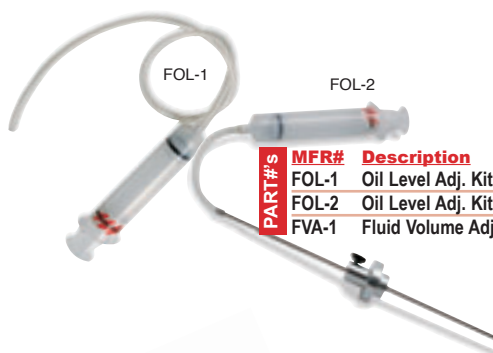

MINI PUMP WITH GAUGE

- Handy source of air pressure for adjusting pressure in your forks and air shocks.
- Comes complete with flexible hose and integrated gauge.

PART#s	MFR#	Description	VL#	Retail
	GP3-30	0-30 psi	44-9060	\$51.45
	GP3-60	0-60 psi	44-9070	\$51.45
	GP3-100	0-100 psi	44-9080	\$51.45
	GP3-300	0-300 psi	44-9087	\$51.45

SPRING COMPRESSOR TOOLS

- Fits many single and twin shocks.
- Takes the hassle out of changing springs.

AIR COMPRESSOR ADAPTOR KITS (not shown)

- Allows your OEM Compressor to hook up with 416 Series Airshocks.

FORK OIL ADJUSTER KITS & FLUID VOLUME ADJUSTER

- **Fork Oil Level Adjuster FOL-2**
- Allows for accurate fluid level adjustments to your fork oil.
- Easy read calibration marks and sliding marker.
- Designed for the professional or home mechanic.

Fluid Volume Adjuster FOL-1

- Easy way to fill or adjust fluid volume when the filler hole is small.
- This versatile tool works well with batteries, forks, trans missions, etc...

PART#s	MFR#	Description	VL#	Retail
	FOL-1	Oil Level Adj. Kit	44-9040	\$13.34
	FOL-2	Oil Level Adj. Kit	44-9042	\$41.15
	FVA-1	Fluid Volume Adj.	44-5073	\$15.40