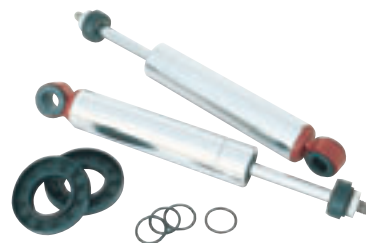

AIR SHOCK REBUILD UPGRADE KITS & TOOLS for GL MODELS

For Honda Goldwing

- **Kit A** - (Springs) Contains heavy duty springs which allow you to run far less air pressure than the wimpy stock springs.
- **Kit B** - (Damper Units) Contains new replacement damper units that feature a sealed body to eliminate oil contamination. Special hard chrome plating and excellent damping make these units far superior to the stock units.
- **Spring Compressor** - Air shock rebuilding tool. Works on the 416 Series too!

GL Air/Oil Springs
Kit A

Damper Units
Kit B

PART#s	MFR #	Model	VL #	Retail
KIT A				
	00-1170	GL1100	44-1170	\$61.75
	00-1171	CB900C/1000C	44-1171	\$61.75
	00-1172	GL1200	44-1172	\$61.75
KIT B				
	16-4050	CB900C/1000C GL1100	44-4050	\$195.65
	16-4051	GL1200	44-4051	\$195.65

MINI PUMP WITH GAUGE

- Handy source of air pressure for adjusting pressure in your forks and air shocks.
- Comes complete with flexible hose and integrated gauge.

PART#s	MFR#	Description	VL#	Retail
	GP3-30	0-30 psi	44-9060	\$51.45
	GP3-60	0-60 psi	44-9070	\$51.45
	GP3-100	0-100 psi	44-9080	\$51.45
	GP3-300	0-300 psi	44-9087	\$51.45

SPRING COMPRESSOR TOOLS

- Fits many single and twin shocks.
- Takes the hassle out of changing springs.

AIR COMPRESSOR ADAPTOR KITS (not shown)

- Allows your OEM Compressor to hook up with 416 Series Airshocks.