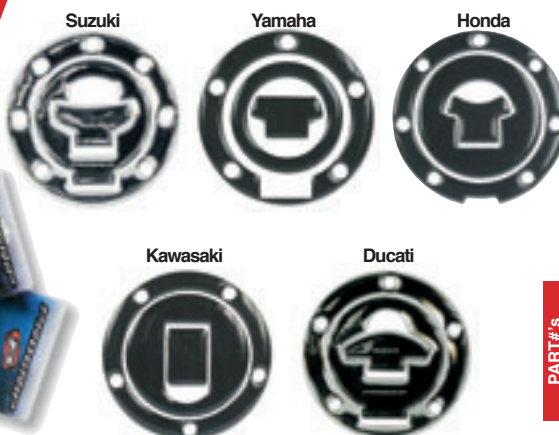

TANK PADS

- Flexible “vertebrae” design conforms to tank.
- Protects tank from scratches and dings.

Size & Color	MFR #	VL#
5008 Tank Pads		
Carbon	5008 CA	19-5640
Clear	5008 TR	19-5641
Red	5008 RD	19-5643
Blue	5008 BL	19-5644
Yellow	5008 YL	19-5645
Orange	5008 OR	19-5646
Green	5008 GN	19-5647
5007 Tank Pads		
LG / Duo Tank Pad CLR	5007CR	19-5690
LG / Duo Tank Pad CBN	5007CA	19-5695
LG / Duo Tank Pad CHR	5007TR	19-5697
5005 Tank Pads		
LG / Thin Chrome	5005CR	19-5668
LG / Thin Carbon	5005CA	19-5669
LG / Thin Clear	5005TR	19-5670
LG / Thin Black	5005BK	19-5672
5000 Tank Pads		
SM / Clear	5000TR	19-5650
SM / Black	5000BK	19-5652
SM / Carbon	5000CA	19-5655
SM / Chrome	5000CR	19-5657

5008 Tank Potector

5007 Duo Tank Potector

Retail \$18⁹⁸

5000 Small Tank Potector

Retail \$15⁹⁸

5005 Large Tank Potector

GAS CAP COVERS

- Customize your bike's look!
- Protects gas cap from scratches.

WHEEL STRIPS

- Cool Moto Gp look!
- Fits rims sizes 16" to 18"

Retail \$14⁹⁸

Color	MFR#	VL#
White	5026WH	19-5111
Red	5026RD	19-5113
Blue	5026BL	19-5114
Yellow	5026YL	19-5115
Orange	5026OR	19-5116
Green	5026GN	19-5117

WHEEL TAPE

- Fluorescent adhesive stripe for road wheels
- 6.5 meters per roll
- Includes applicator!

Retail \$13⁹⁸

Description	MFR #	VL #
Reflective White	5025WH	19-5101
Reflective Red	5025RD	19-5103
Reflective Blue	5025BL	19-5104
Fluorescent Yellow	5025FYL	19-5105
Fluorescent Orange	5025FOR	19-5106
Fluorescent Green	5025FGN	19-5107
Fluorescent Magenta	5025FMG	19-5108