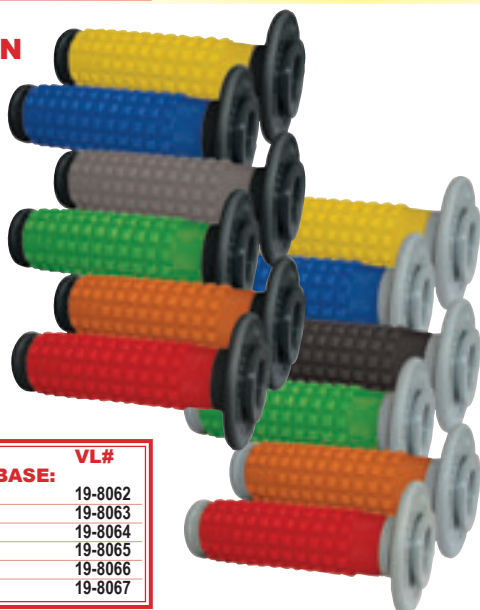

TRIPLE COMPOUND MX GRIPS

Retail
\$18⁹⁸

All MX grips are 115mm long and fit 7/8" bars w/twist throttle

788 MX SLIM

- Triple compound competition grips!
- Hard compound slip resistant base material.
- Comfortable soft gel compound exterior.
- Durable medium compound ends.
- Slim design, diamond pattern for improved grip.

790 MX REVERSE WAFFLE

- Triple compound competition grips!
- Hard compound slip resistant base material.
- Comfortable soft gel compound exterior.
- Durable medium compound ends.

Color	VL#	Color	VL#
GREY BASE:		BLACK BASE:	
BLK/TIT	19-8932	GRY/TIT	19-8940
BLK/RED	19-8933	GRY/RED	19-8943
BLK/BLU	19-8934	GRY/BLU	19-8944
BLK/YEL	19-8935	GRY/YEL	19-8945
BLK/ORG	19-8936	GRY/ORG	19-8946
BLK/GRN	19-8937	GRY/GRN	19-8947

791 MX HALF WAFFLE

- Triple compound competition grips!
- Hard compound slip resistant base material.
- Comfortable soft gel compound exterior.
- Durable medium compound ends.

Color	VL#	Color	VL#
GREY BASE:		BLACK BASE:	
BLK/TIT	19-8912	GRY/TIT	19-8920
BLK/RED	19-8913	GRY/RED	19-8923
BLK/BLU	19-8914	GRY/BLU	19-8924
BLK/YEL	19-8915	GRY/YEL	19-8925
BLK/ORG	19-8916	GRY/ORG	19-8926
BLK/GRN	19-8917	GRY/GRN	19-8927

DUAL COMPOUND MX GRIPS

Retail
\$14⁹⁹

804 MX CUSHION

- Dual density MX Grip
- Pillow top design
- 22-25mm i.d. x 115mm
- Excellent off-road grip for medium to large hands.

Color	VL#	Color	VL#
BLACK BASE:		GREY BASE:	
BLK/GRY	19-8050	GRY/BLK	19-8062
BLK/RED	19-8053	GRY/RED	19-8063
BLK/BLU	19-8054	GRY/BLU	19-8064
BLK/YEL	19-8055	GRY/YEL	19-8065
BLK/ORG	19-8056	GRY/ORG	19-8066
BLK/GRN	19-8057	GRY/GRN	19-8067