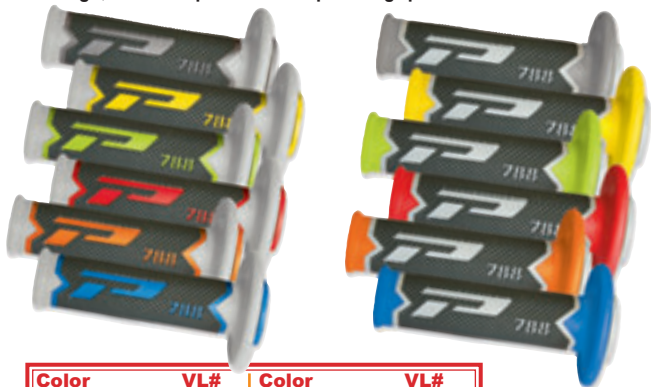

TRIPLE COMPOUND MX GRIPS

Retail
\$18⁹⁸

All MX grips are 115mm long and fit 7/8" bars w/twist throttle

788 MX SLIM

- Triple compound competition grips!
- Hard compound slip resistant base material.
- Comfortable soft gel compound exterior.
- Durable medium compound ends.
- Slim design, diamond pattern for improved grip.

Color	VL#	Color	VL#
COLOR BASE:		GREY BASE:	
TIT-GRY/BLK	19-7780	TIT/BLK	19-7792
RED-GRY/BLK	19-7783	RED/BLK	19-7793
BLU-GRY/BLK	19-7784	BLU/BLK	19-7794
YEL-GRY/BLK	19-7785	YEL/BLK	19-7795
ORG-GRY/BLK	19-7786	ORG/BLK	19-7796
GRN-GRY/BLK	19-7787	GRN/BLK	19-7797

790 MX REVERSE WAFFLE

- Triple compound competition grips!
- Hard compound slip resistant base material.
- Comfortable soft gel compound exterior.
- Durable medium compound ends.

Color	VL#	Color	VL#
GREY BASE:		BLACK BASE:	
BLK/TIT	19-8932	GRY/TIT	19-8940
BLK/RED	19-8933	GRY/RED	19-8943
BLK/BLU	19-8934	GRY/BLU	19-8944
BLK/YEL	19-8935	GRY/YEL	19-8945
BLK/ORG	19-8936	GRY/ORG	19-8946
BLK/GRN	19-8937	GRY/GRN	19-8947

791 MX HALF WAFFLE

- Triple compound competition grips!
- Hard compound slip resistant base material.
- Comfortable soft gel compound exterior.
- Durable medium compound ends.

Color	VL#	Color	VL#
GREY BASE:		BLACK BASE:	
BLK/TIT	19-8912	GRY/TIT	19-8920
BLK/RED	19-8913	GRY/RED	19-8923
BLK/BLU	19-8914	GRY/BLU	19-8924
BLK/YEL	19-8915	GRY/YEL	19-8925
BLK/ORG	19-8916	GRY/ORG	19-8926
BLK/GRN	19-8917	GRY/GRN	19-8927