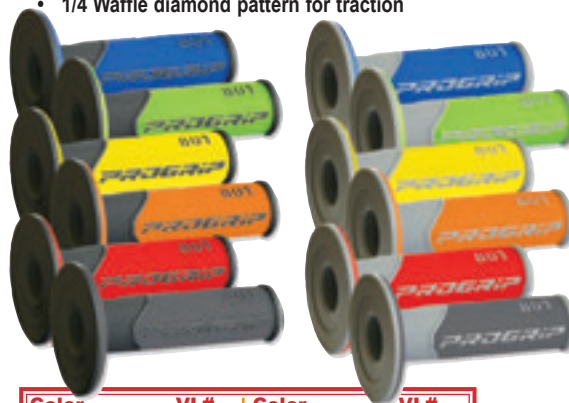

791 MX HALF WAFFLE

- Triple compound competition grips!
- Hard compound slip resistant base material.
- Comfortable soft gel compound exterior.
- Durable medium compound ends.

Color	VL#	Color	VL#
GREY BASE:		BLACK BASE:	
BLK/TIT	19-8912	GRY/TIT	19-8920
BLK/RED	19-8913	GRY/RED	19-8923
BLK/BLU	19-8914	GRY/BLU	19-8924
BLK/YEL	19-8915	GRY/YEL	19-8925
BLK/ORG	19-8916	GRY/ORG	19-8926
BLK/GRN	19-8917	GRY/GRN	19-8927

DUAL COMPOUND MX GRIPS

Retail
\$14⁹⁹

804 MX CUSHION

- Dual density MX Grip
- Pillow top design
- 22-25mm i.d. x 115mm
- Excellent off-road grip for medium to large hands.

Color	VL#	Color	VL#
BLACK BASE:		GREY BASE:	
BLK/GRY	19-8050	GRY/BLK	19-8062
BLK/RED	19-8053	GRY/RED	19-8063
BLK/BLU	19-8054	GRY/BLU	19-8064
BLK/YEL	19-8055	GRY/YEL	19-8065
BLK/ORG	19-8056	GRY/ORG	19-8066
BLK/GRN	19-8057	GRY/GRN	19-8067

801 DUAL DENSITY MX

- Excellent competition grip!
- Firm base material for durability
- Softer gel material on top for comfort
- 1/4 Waffle diamond pattern for traction

Color	VL#	Color	VL#
BLACK BASE:		GREY BASE:	
BLK/GRY	19-8111	GRY/BLK	19-8122
BLK/RED	19-8113	GRY/RED	19-8123
BLK/BLU	19-8114	GRY/BLU	19-8124
BLK/YEL	19-8115	GRY/YEL	19-8125
BLK/ORG	19-8116	GRY/ORG	19-8126
BLK/GRN	19-8117	GRY/GRN	19-8127