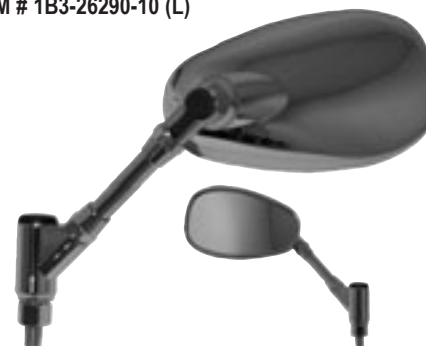

FZ6 / XJR 1300

- Looks great on naked sport bikes!
- Ref. OEM # 1B3-26280-10 (R)
- Ref. OEM # 1B3-26290-10 (L)

PART#s	Description	MFR#	VL#	Retail
	CHR RT YAM	20-86838	20-86838	$21.87
	CHR LT & RT	20-86839	20-86839	$21.87

INDEX

DEALER SUPPORT

HELMETS

MX APPAREL

GOGGLES & EYEWEAR

MX /ATV EQUIPMENT

HANDLEBARS & GRIPS

STREET ACCESSORIES

STREET APPAREL

CHAIN & SPROCKETS

BRAKES & ROTORS

CLUTCHES

SUSPENSION

MIRRORS

MANUALS

LUGGAGE

CHEMICALS & LUBES

MISC.

TIE DOWNS

SECURITY

ELECTRICAL

FILTERS

EXHAUST

TIRE & WHEEL

ORDER SHEET