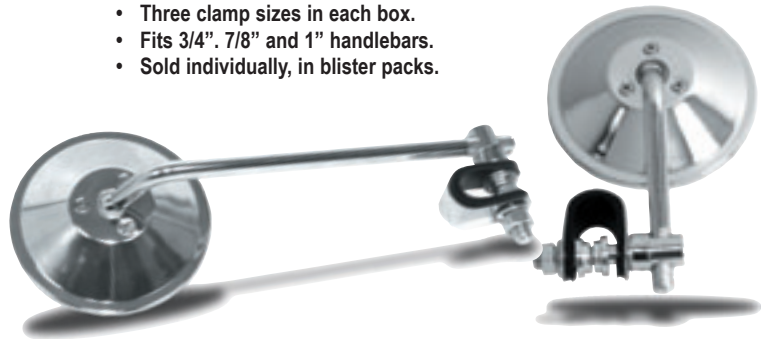

- 10mm threads.
- Sold individually, in blister packs.
- Fits left or right.

PART#s	Description	MFR#	VL#	Retail
	Chrome	20-42444	61-4080	\$11.62
	Chr Yam	20-42443	61-4085	\$11.62
	Black	20-42448	61-4086	\$11.08
	Blk Yam	20-42447	61-4087	\$11.08

DIE-CAST MIRROR

- High quality die-case custom cruiser mirrors.
- Fits RH or LH.
- High luster chrome.
- One per pack.

PART#s	Description	MFR#	VL#	Retail
	10mm	20-21710	61-4004	\$13.58
	Yamaha	20-2171Y	61-4005	\$13.58

CLAMP-ON MIRROR

- Three clamp sizes in each box.
- Fits 3/4", 7/8" and 1" handlebars.
- Sold individually, in blister packs.

PART#s	Description	MFR#	VL#	Retail
	4" Stem	20-06804	61-4001	\$9.12
	8" Stem	20-06808	61-4002	\$9.37