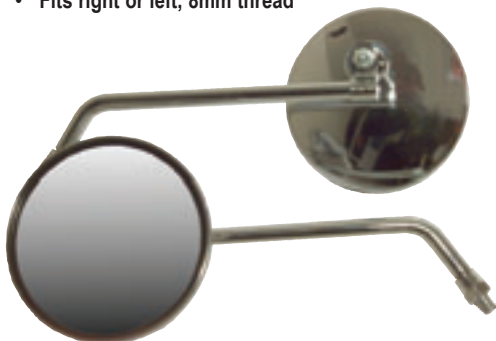

EARLY STYLE CB

- Fits Honda CB350, 450, and others.
- 4" mirror with 8" stem.
- Fits right or left, 8mm thread

PART #s	Description	MFR#	VL#	Retail
	Chrome 8mm	20-42408	20-42408	$6.55

INDEX

DEALER SUPPORT

HELMETS

MX APPAREL

GOGGLES & EYEWEAR

MX /ATV EQUIPMENT

HANDLEBARS & GRIPS

STREET ACCESSORIES

STREET APPAREL

CHAIN & SPROCKETS

BRAKES & ROTORS

CLUTCHES

SUSPENSION

MIRRORS

MANUALS

LUGGAGE

CHEMICALS & LUBES

MISC.

TIE DOWNS

SECURITY

ELECTRICAL

FILTERS

EXHAUST

TIRE & WHEEL

ORDER SHEET