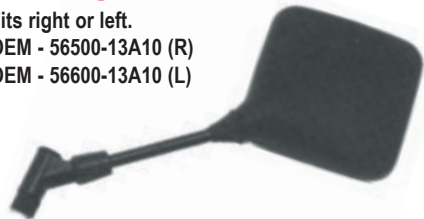

SUZUKI

OEM REPLICA MIRRORS

DR AND SP

- Fits right or left.
- OEM - 56500-13A10 (R)
- OEM - 56600-13A10 (L)

PART#S	Description	MFR#	VL#	Retail
	Right	20-78201	61-4066	\$10.78
	Left	20-78202	61-4067	\$10.78

KATANA 88-97

- Sold individually.
- Fits GSX600/750 Katana '88-97
- Ref. OEM # 56500-20C41/19C00 (R)
- Ref. OEM # 56600 20C41/19C00 (L)

PART#S	Description	MFR#	VL#	Retail
	RIGHT	20-78271	61-4120	\$20.38
	LEFT	20-78272	61-4125	\$20.38