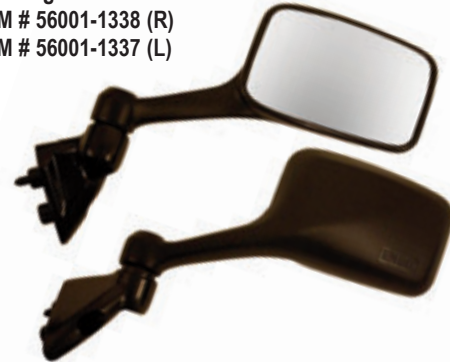

EX250R NINJA 96-07

- Replica of high-cost OEM mirrors
- Ref. OEM # 56001-1338 (R)
- Ref. OEM # 56001-1337 (L)

PART#s	Description	MFR#	VL#	Retail
	BLK-RT.	20-43081	61-4332	$35.87
	BLK-LT.	20-43082	61-4333	$35.87