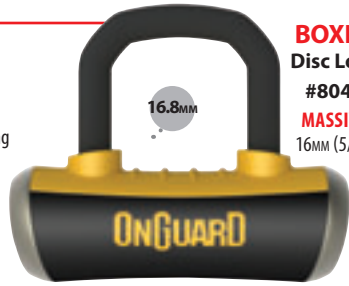

**DISC LOCKS**

**BOXER SERIES DISC LOCKS**

- X4P Quatro Bolt locking mechanism
- 13-16.8mm (0.51-0.66")
- Pick, pull and drill resistant Z-Key cylinder featuring **Bumpblok™** with rotating dust cover
- 5 laser cut keys, 1 with a LED micro-light
- Protective coatings on the cross bar and shackle
- Carrying pouch with belt clip & Disc reminder

**BOXER**  
Disc Lock  
#8046  
**MASSIVE**  
16mm (5/8")

**BOXER**  
Disc Lock  
#8048  
**HUGE** 13mm (1/2")  
SHACKLE

**BOXER**  
Disc Lock  
#8048C  
**HUGE** 13mm (1/2")  
**YELLOW** SHACKLE

**ANTI-THEFT**  
POWER SPORT  
PROTECTION OFFER  
**\$751**

Carrying pouch w/belt clip & Disc reminder!

\*Included with some locks as noted in descriptions

On Guard locks come with 4 Laser-cut Keys & 1 LED Micro-light key!

**BOXER SERIES STAPLE LOCKS**

- Touch lock system with 5.5mm-10mm ultra hardened steel pin
- Pick, pull and drill resistant Z-Key cylinder featuring **Bumpblok™** with flip dust cover
- 5 laser cut keys, 1 with a LED micro-light
- Carrying pouch with belt clip