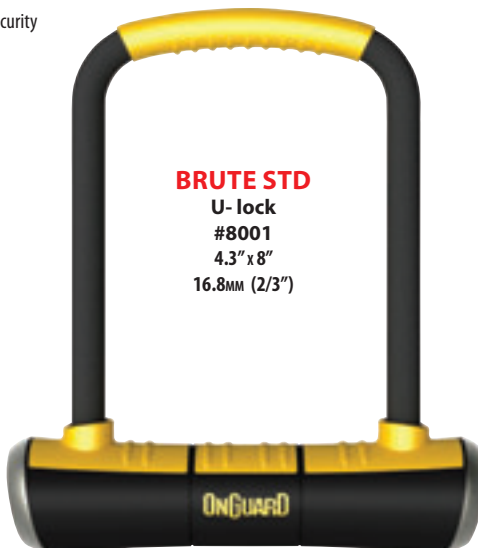

**BOXER**  
**Staple lock**  
**#8107**  
5.5MM (1/5") PIN

| MFR# | Size             | VL#     | Retail  |
|------|------------------|---------|---------|
| 8101 | 11mm Pad Lock    | 64-7824 | \$34.94 |
| 8107 | 5.5mm PINW/POUCH | 64-7687 | \$29.94 |

## BRUTE U LOCK

### BEAST SERIES PAD LOCK

- X4P Quatro Bolt locking mechanism
- 11mm ultra hardened steel shackle
- Pick, pull and drill resistant Z-key cylinder featuring **Bumpblok™** with automatic dust cover
- 5 laser cut keys, with a LED micro-light
- Reinforced sleeve over crossbar and cylinder for additional security

**U-LOCK**  
**#8000**  
4.3" x 10.2"  
16.8MM (2/3")

**BRUTE STD**  
**U-lock**  
**#8001**  
4.3" x 8"  
16.8MM (2/3")

**PITBULL**  
**U-lock**  
**#8002**  
4.5" x 11.5"  
14MM (1/2")

| MFR# | Size                          | VL#     | Retail  |
|------|-------------------------------|---------|---------|
| 8000 | 4.37"x10.24"W/X4 (W/NO BRAKT) | 64-7222 | \$79.94 |
| 8001 | 4.37"x7.96"W/X4 LOCK          | 64-7224 | \$74.94 |
| 8002 | 4.53"x11.5"14mmW/X4           | 64-7242 | \$59.94 |