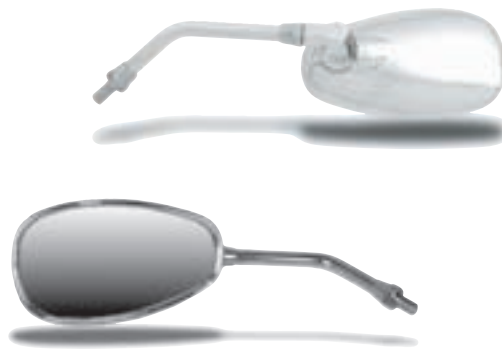

DESCRIPTION	MFR#	VL #	RETAIL
RIGHT	20-86831	61-4190	$18.45
LEFT	20-86832	61-4191	$18.45

INDEX

DEALER
SUPPORT

HELMETS

MX APPAREL

GOGGLES
& EYEWEAR

MX/ATV/UTV
EQUIPMENT

HANDLEBARS
& GRIPS

STREET
ACCESSORIES

STREET
APPAREL

CHAIN
& SPROCKETS

BRAKES
& ROTORS

CLUTCHES

SUSPENSION

MIRRORS

MANUALS

LUGGAGE

CHEMICALS
& LUBES

MISC.

TIE DOWNS
& RAMPS

SECURITY

ELECTRICAL

FILTERS

INTAKE

EXHAUST

TIRE
& WHEEL

ORDER
SHEET