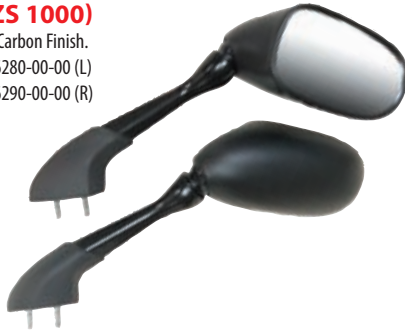

**R1 00-01**

- Replaces fairing mounted mirrors.
- Available in Black or Carbon Finish.
- Replaces  
OEM 5JJ-26280-00-00 (L)  
OEM 5JJ-26290-00-00 (R)

| DESCRIPTION | MFR#     | VL #    | RETAIL  |
|-------------|----------|---------|---------|
| BLK-RT      | 20-80501 | 61-4184 | \$26.12 |
| BLK-LT      | 20-80502 | 61-4185 | \$26.12 |
| CRBN-RT     | 20-80503 | 61-4186 | \$29.17 |
| CRBN-LT     | 20-80504 | 61-4187 | \$29.17 |

**FZ1 01-05 (FZS 1000)**

- Available in Black or Carbon Finish.
- Replaces OEM SLV-26280-00-00 (L)
- Replaces OEM SLV-26290-00-00 (R)

| DESCRIPTION | MFR#     | VL #    | RETAIL  |
|-------------|----------|---------|---------|
| BLK-RT      | 20-80511 | 61-4192 | \$24.78 |
| BLK-LT      | 20-80512 | 61-4193 | \$24.78 |
| CRBN-RT     | 20-80513 | 61-4194 | \$32.22 |
| CRBN-LT     | 20-80514 | 61-4195 | \$32.22 |