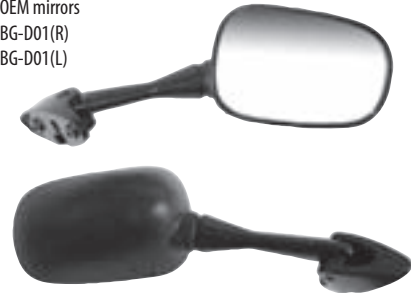

VFR 800FI 00-01

- Replica of high-cost OEM mirrors
- Ref. OEM # 88110-MBG-D01(R)
- Ref. OEM # 88110-MBG-D01(L)

DESCRIPTION	MFR#	VL #	RETAIL
BLK RT	20-37341	61-4141	$36.67
BLK LT	20-37342	61-4142	$36.67