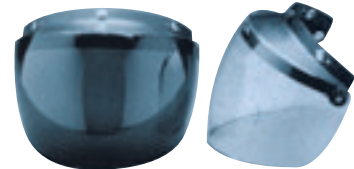

- Attaches to inside of helmet shield.
- Makes any shield double pane. Fog Free!
- Available in light-sensitive or mirrored finish.

PROGRIP

STANDARD SHIELD INSERTS - FITS MOST BRANDS

Description	VL#	Retail
CLEAR L/S	19-3406	\$24.99
RED	19-3403	\$35.99
BLUE	19-3404	\$35.99
BRONZE	19-3407	\$35.99
RAINBOW	19-3408	\$35.99

VECTOR RATCHET FLIP SHIELDS

- 3-snap visor with flip-up shield combo
- Made in USA.
- Extra thick Lexn shield!
- Universal fit on most half shell & open face helmets!

Description	VL#	Retail
CLEAR	64-1210	\$18.98
SMOKE	64-1211	\$18.98

3 SNAP SHORTY SHIELD

- NEW 3-snap "Shorty" shields for 1/2 Shell Helmets!
- "Piggy back" snaps to add visor

Description	VL#	Retail
CLEAR	64-1207	\$8.32
SMOKE	64-1208	\$8.32

UNIVERSAL VISORS

- 3-snap replacement bubble visor.
- Fits T-380 and most open face helmets.