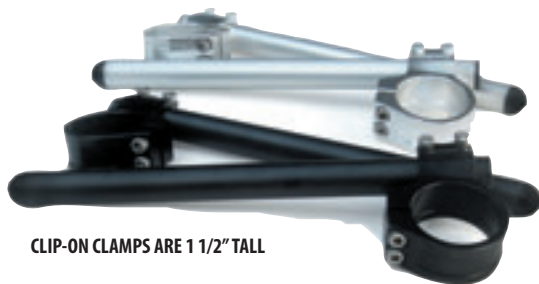

CLIP-ONS

- Machined from solid aerospace billet aluminum with stainless steel fasteners.
- Tough and secure design with 2 pinch bolts on the clamp and 2 on the bar.
- Delrin® bar ends protect your bike in a fall.
- 7-degree angle on bar, adjustable front and back positioning.
- Size indicates fork tube diameter.

RETAIL
\$165⁹⁵

CLIP-ON CLAMPS ARE 1 1/2" TALL

Size	MFR#	Black (K)	Silver (S)
35MM Fork Tube	CL0035(K)	37-6352	37-6357
37MM Fork Tube	CL0037(K)	37-6372	37-6377
38MM Fork Tube	CL0038(K)	37-6382	37-6387
41MM Fork Tube	CL0041(K)	37-6412	37-6417
43MM Fork Tube	CL0043(K)	37-6432	37-6437
45MM Fork Tube	CL0045(K)	37-6452	37-6457
46MM Fork Tube	CL0046(K)	37-6462	37-6467
48MM Fork Tube	CL0048(K)	37-6482	TBA
50MM Fork Tube	CL0050(K)	37-6502	37-6507
51MM Fork Tube	CL0051(K)	37-6512	TAB
52MM Fork Tube	CL0052(K)	37-6522	37-6527
53MM Fork Tube	CL0053(K)	37-6532	37-6537
54MM Fork Tube	CL0054(K)	37-6542	37-6547
55MM Fork Tube	CL0055(K)	TBA	N/A

- Euro
- Wide Magna
- Daytona
- GP Tour
- Super Bike
- Superbar 1"
- Drag Bar 7/8"
- Drag Bar 1"
- Flat Bar 1"
- Dirt Track #10
- Dirt Track #24
- Clubman 7/8" Chr
- Clubman 7/8" Blk

Description	MFR#	VL#	Retail
EURO BAR 7/8"	23-12563	61-6563	\$28.95
WIDE MAGNA BAR	23-12565	61-6565	\$29.72
DAYTONA BAR 7/8"	23-12564	61-6564	\$27.80
GP TOUR BAR 7/8"	23-12562	61-6562	\$26.58
SPRBIKE BAR 7/8"	23-12561	61-6561	\$26.97
SUPERBAR 1"	07-12516	61-6516	\$35.03
DRAG BAR 7/8"	23-12560	61-6560	\$23.92
DRAG BAR 1"	07-12527	61-6527	\$32.12
FLAT BAR 1"	07-12517	61-6517	\$27.80
DRT TRK BAR: BLK #10	23-12591	61-6591	\$38.75
DRT TRK BAR: BLK #24	23-12592	61-6592	\$34.75
CLUBMN BAR 7/8" CHR	23-12538	61-6538	\$55.47
CLUBMN BAR 7/8" BLK	23-12539	61-6539	\$54.00