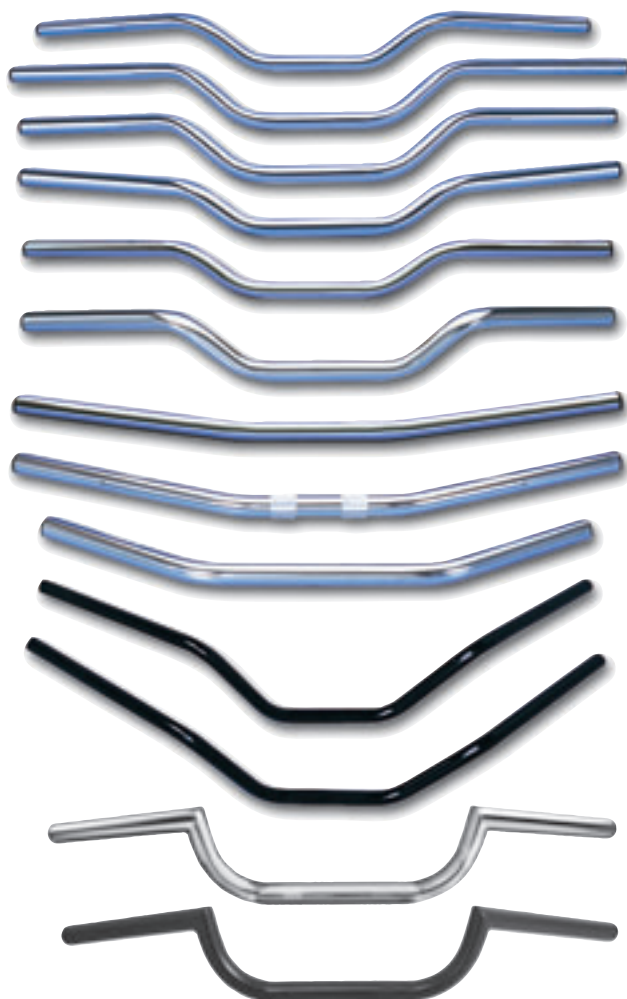

CLIP-ONS

- Machined from solid aerospace billet aluminum with stainless steel fasteners.
- Tough and secure design with 2 pinch bolts on the clamp and 2 on the bar.
- Delrin® bar ends protect your bike in a fall.
- 7-degree angle on bar, adjustable front and back positioning.
- Size indicates fork tube diameter.

RETAIL
\$165⁹⁵

CLIP-ON CLAMPS ARE 1 1/2" TALL

Size	MFR#	Black (K)	Silver (S)
35MM Fork Tube	CL0035(K)	37-6352	37-6357
37MM Fork Tube	CL0037(K)	37-6372	37-6377
38MM Fork Tube	CL0038(K)	37-6382	37-6387
41MM Fork Tube	CL0041(K)	37-6412	37-6417
43MM Fork Tube	CL0043(K)	37-6432	37-6437
45MM Fork Tube	CL0045(K)	37-6452	37-6457
46MM Fork Tube	CL0046(K)	37-6462	37-6467
48MM Fork Tube	CL0048(K)	37-6482	TBA
50MM Fork Tube	CL0050(K)	37-6502	37-6507
51MM Fork Tube	CL0051(K)	37-6512	TAB
52MM Fork Tube	CL0052(K)	37-6522	37-6527
53MM Fork Tube	CL0053(K)	37-6532	37-6537
54MM Fork Tube	CL0054(K)	37-6542	37-6547
55MM Fork Tube	CL0055(K)	TBA	N/A

(If you don't know your fork size, visit www.vortexracing.com)

REPLACEMENT BAR (1) PIECE

Color	MFR#	VL#	Retail
Black	CLR001K	37-6912	\$15.95
Silver	CLR001S	37-6917	\$15.95

EMGO STREET BARS

- Variety of bends for all applications.
- Designed for style and comfort.

- Euro
- Wide Magna
- Daytona
- GP Tour
- Super Bike
- Superbar 1"
- Drag Bar 7/8"
- Drag Bar 1"
- Flat Bar 1"
- Dirt Track #10
- Dirt Track #24
- Clubman 7/8" Chr
- Clubman 7/8" Blk

Description	MFR#	VL#	Retail
EURO BAR 7/8"	23-12563	61-6563	\$28.95
WIDE MAGNA BAR	23-12565	61-6565	\$29.72
DAYTONA BAR 7/8"	23-12564	61-6564	\$27.80
GP TOUR BAR 7/8"	23-12562	61-6562	\$26.58
SPRBIKE BAR 7/8"	23-12561	61-6561	\$26.97
SUPERBAR 1"	07-12516	61-6516	\$35.03
DRAG BAR 7/8"	23-12560	61-6560	\$23.92
DRAG BAR 1"	07-12527	61-6527	\$32.12
FLAT BAR 1"	07-12517	61-6517	\$27.80
DRT TRK BAR: BLK #10	23-12591	61-6591	\$38.75
DRT TRK BAR: BLK #24	23-12592	61-6592	\$34.75
CLUBMN BAR 7/8" CHR	23-12538	61-6538	\$55.47
CLUBMN BAR 7/8" BLK	23-12539	61-6539	\$54.00