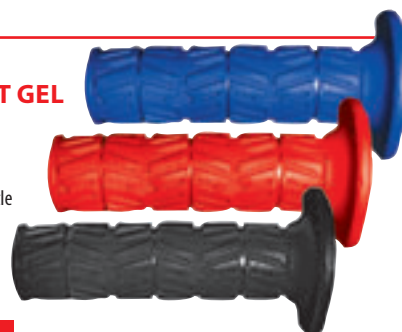

RETAIL
\$9⁹⁹

795 MX GONT

- Our most popular half waffle grip!
- Gont rubber for comfort and durability.
- 22-25mm i.d x 115mm.

COLOR	VL#
BLACK	19-7952

RETAIL
\$9⁹⁹

DUAL SPORT GRIPS

714 DUAL SPORT GEL

- Popular dimple design.
- Large diameter for maximum comfort.
- Gel rubber absorbs vibration.
- 22-25mm i.d x 125mm.
- Fits 7/8" bar w/twist throttle

COLOR	VL#
BLACK	19-7142
RED	19-7143
BLUE	19-7144

RETAIL
\$10⁶⁹

737 DUAL SPORT GEL

- Chevron pattern.
- Gel rubber.
- 22-25mm i.d x 125mm.
- Fits 7/8" bar w/twist throttle

COLOR	VL#
BLACK	19-7372
RED	19-7373
BLUE	19-7374

RETAIL
\$10⁶⁹

DUAL COMPOUND ATV GRIPS

714 DUAL SPORT GEL

- Bi-compound competition grips!
- Ergonomic design conforms to your hand.
- 22mm i.d. x 120mm.
- Fits 7/8" bar w/THUMB throttle

RETAIL
\$14⁹⁹

COLOR	VL#
GRY/BLK	19-9541
RED/BLK	19-9543
BLU/BLK	19-9544
YEL/BLK	19-9545
ORG/BLK	19-9546
GRN/BLK	19-9547

SINGLE COMPOUND ATV GRIPS

737 DUAL SPORT GEL

- Chevron pattern.
- Gel rubber.
- 22-25mm i.d x 125mm.
- Fits 7/8" bar w/twist throttle

COLOR	VL#
GREY	19-7260
BLACK	19-7262
RED	19-7263
BLUE	19-7264
YELLOW	19-7265
ORANGE	19-7266
GREEN	19-7267