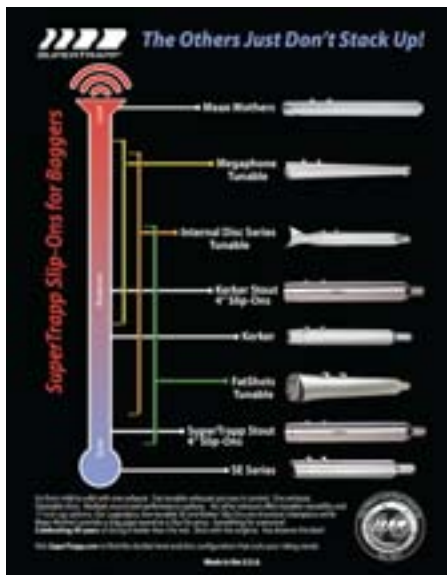

- INDEX
- DEALER SUPPORT
- HELMETS
- MX APPAREL
- GOGGLES & EYEWEAR
- MX/ATV/UTV EQUIPMENT
- HANDLEBARS & GRIPS
- STREET ACCESSORIES
- STREET APPAREL
- CHAIN & SPROCKETS
- BRAKES & ROTORS
- CLUTCHES
- SUSPENSION
- MIRRORS
- MANUALS
- LUGGAGE
- CHEMICALS & LUBES
- MISC.
- TIE DOWNS & RAMPS
- SECURITY
- ELECTRICAL
- FILTERS
- INTAKE
- EXHAUST
- TIRE & WHEEL
- ORDER SHEET

Kerker Sportster 2:1 Supermeg w/brushed Aluminum Canister

*Prices are subject to change without notice