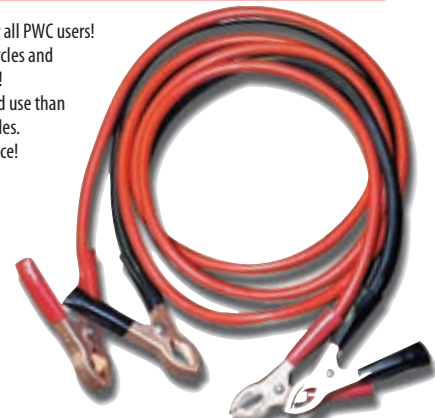

RETAIL
\$15.50

MFR#	VL#
84-15650	61-4450

"CR" KILL BUTTONS W/ AUTO SHUT-OFF!

- Half amp charge rate - great for maintenance!
- On/Off switch with power indicator LED.
- Packaged with Y-connector for permanent pig-tail connection!

RETAIL
\$9.87

MFR#	VL#
46-50420	61-4590

EMGO JUMPER CABLES W/ AUTO SHUT-OFF!

- A "must-have" for all PWC users!
- Great for motorcycles and snowmobiles too!
- Easier to store and use than "automotive" cables.
- Incredible low price!