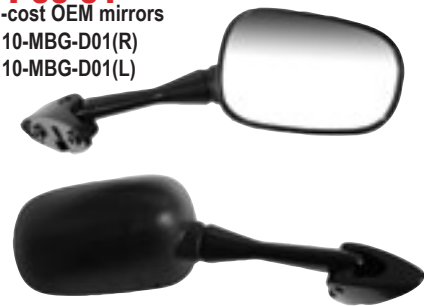

VFR 800FI 00-01

- Replica of high-cost OEM mirrors
- Ref. OEM # 88110-MBG-D01(R)
- Ref. OEM # 88110-MBG-D01(L)

PART#s	Description	MFR#	VL#	Retail
	BLK-RT.	20-37342	60-4141	$35.88
	BLK-LT.	20-37342	60-4142	$18.08

CBR 900RR 93-99

- Exact replicas of high-cost OEM mirrors.
- Two styles: OEM Black & Carbon Fiber Style.
- Same mirror as CBR600, but shorter in length.
- Ref. OEM # 88110-MWO-791 (R).
- Ref. OEM # 88120-MWO-791(L).