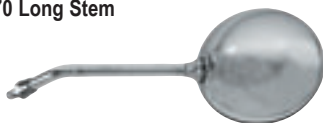

ELITE

- Convex clear mirrors fit Honda Elite, Aero Scooters
- Fits CF80 85-89, CH125 84, CH150 85-87, Aero NH80MD 83-84, HNH125 84
- Replaces OEM: 88110-QCB-003 (R) 88120-GCB-003 (L)
- Sold in pairs.

Part #s	Description	MFR#	VL#	Retail
	BLACK.	20-59600	61-4064	\$15.03

CB 550/750

- Replicas for early model Honda's.
- Fits any 10mm threads.
- Sold individually.

Part #s	Description	MFR#	VL#	Retail
	RIGHT	20-30620	61-4076	\$8.80
	LEFT	20-30610	61-4077	\$8.80

LTD 750 REPLICA

- Fits right or left.
- Chrome plated, one per pack.
- OEM - 88110-425-870 Long Stem

Part #s	Description	MFR#	VL#	Retail
	CHROME	20-35200	61-4069	\$8.80

SHADOW

- "New" OEM replacement Chrome plated.
- Fits Right or Left
- Fits VT750C/CD/CD2 '98-'01.
- Ref. L or R
OEM # 88210-MBA-670