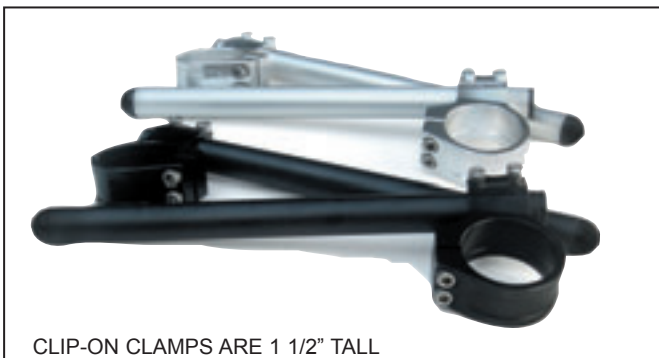

VORTEX
RACING COMPONENTS

CLIP-ON CLAMPS ARE 1 1/2" TALL

CLIP-ONS

- Machined from solid aerospace billet aluminum with stainless steel fasteners.
- Tough and secure design with 2 pinch bolts on the clamp and 2 on the bar.
- Delrin® bar ends protect your bike in a fall.
- 7-degree angle on bar, adjustable front and back positioning.
- Size indicates fork tube diameter.

Retail
\$165⁹⁵

Size	MFR#	Silver(S)	Black(K)
35mm Fork Tube	CL0035(K)	37-6357	37-6352
37mm Fork Tube	CL0037(K)	37-6377	37-6372
38mm Fork Tube	CL0038(K)	37-6387	37-6382
41mm Fork Tube	CL0041(K)	37-6417	37-6412
43mm Fork Tube	CL0043(K)	37-6437	37-6432
45mm Fork Tube	CL0045(K)	37-6457	37-6452
46mm Fork Tube	CL0046(K)	37-6467	37-6462
48mm Fork Tube	CL0048(K)		37-6482
50mm Fork Tube	CL0050(K)	37-6507	37-6502
52mm Fork Tube	CL0052(K)	37-6527	37-6522
53mm Fork Tube	CL0053(K)	37-6537	37-6532
54mm Fork Tube	CL0054(K)	37-6547	37-6542

EMGO STREET BARS

- Variety of bends for all applications.
- Designed for style and comfort.

Description	MFR#	VL #	Retail
Euro Bar 7/8"	23-12563	61-6563	\$23.83
Wide Magna Bar	23-12565	61-6565	\$25.22
Daytona Bar 7/8"	23-12564	61-6564	\$23.83
GP Tour Bar 7/8"	23-12562	61-6562	\$22.50
Spr Bike 7/8"	23-12561	61-6561	\$23.20
Superbar 1"	07-12516	61-6516	\$30.67
Drag Bar 7/8"	23-12560	61-6560	\$20.45
Drag Bar 1"	07-12527	61-6527	\$29.30
Flat Bar 1"	07-12571	61-6517	\$23.80
Drt Trk Bar #10	23-12591	61-6591	\$31.17
Drt Trk Bar #24	23-12592	61-6592	\$28.63
Clubman 7/8"	23-12538	61-6538	\$45.45
Clubman 7/8"	23-12539	61-6539	\$44.00